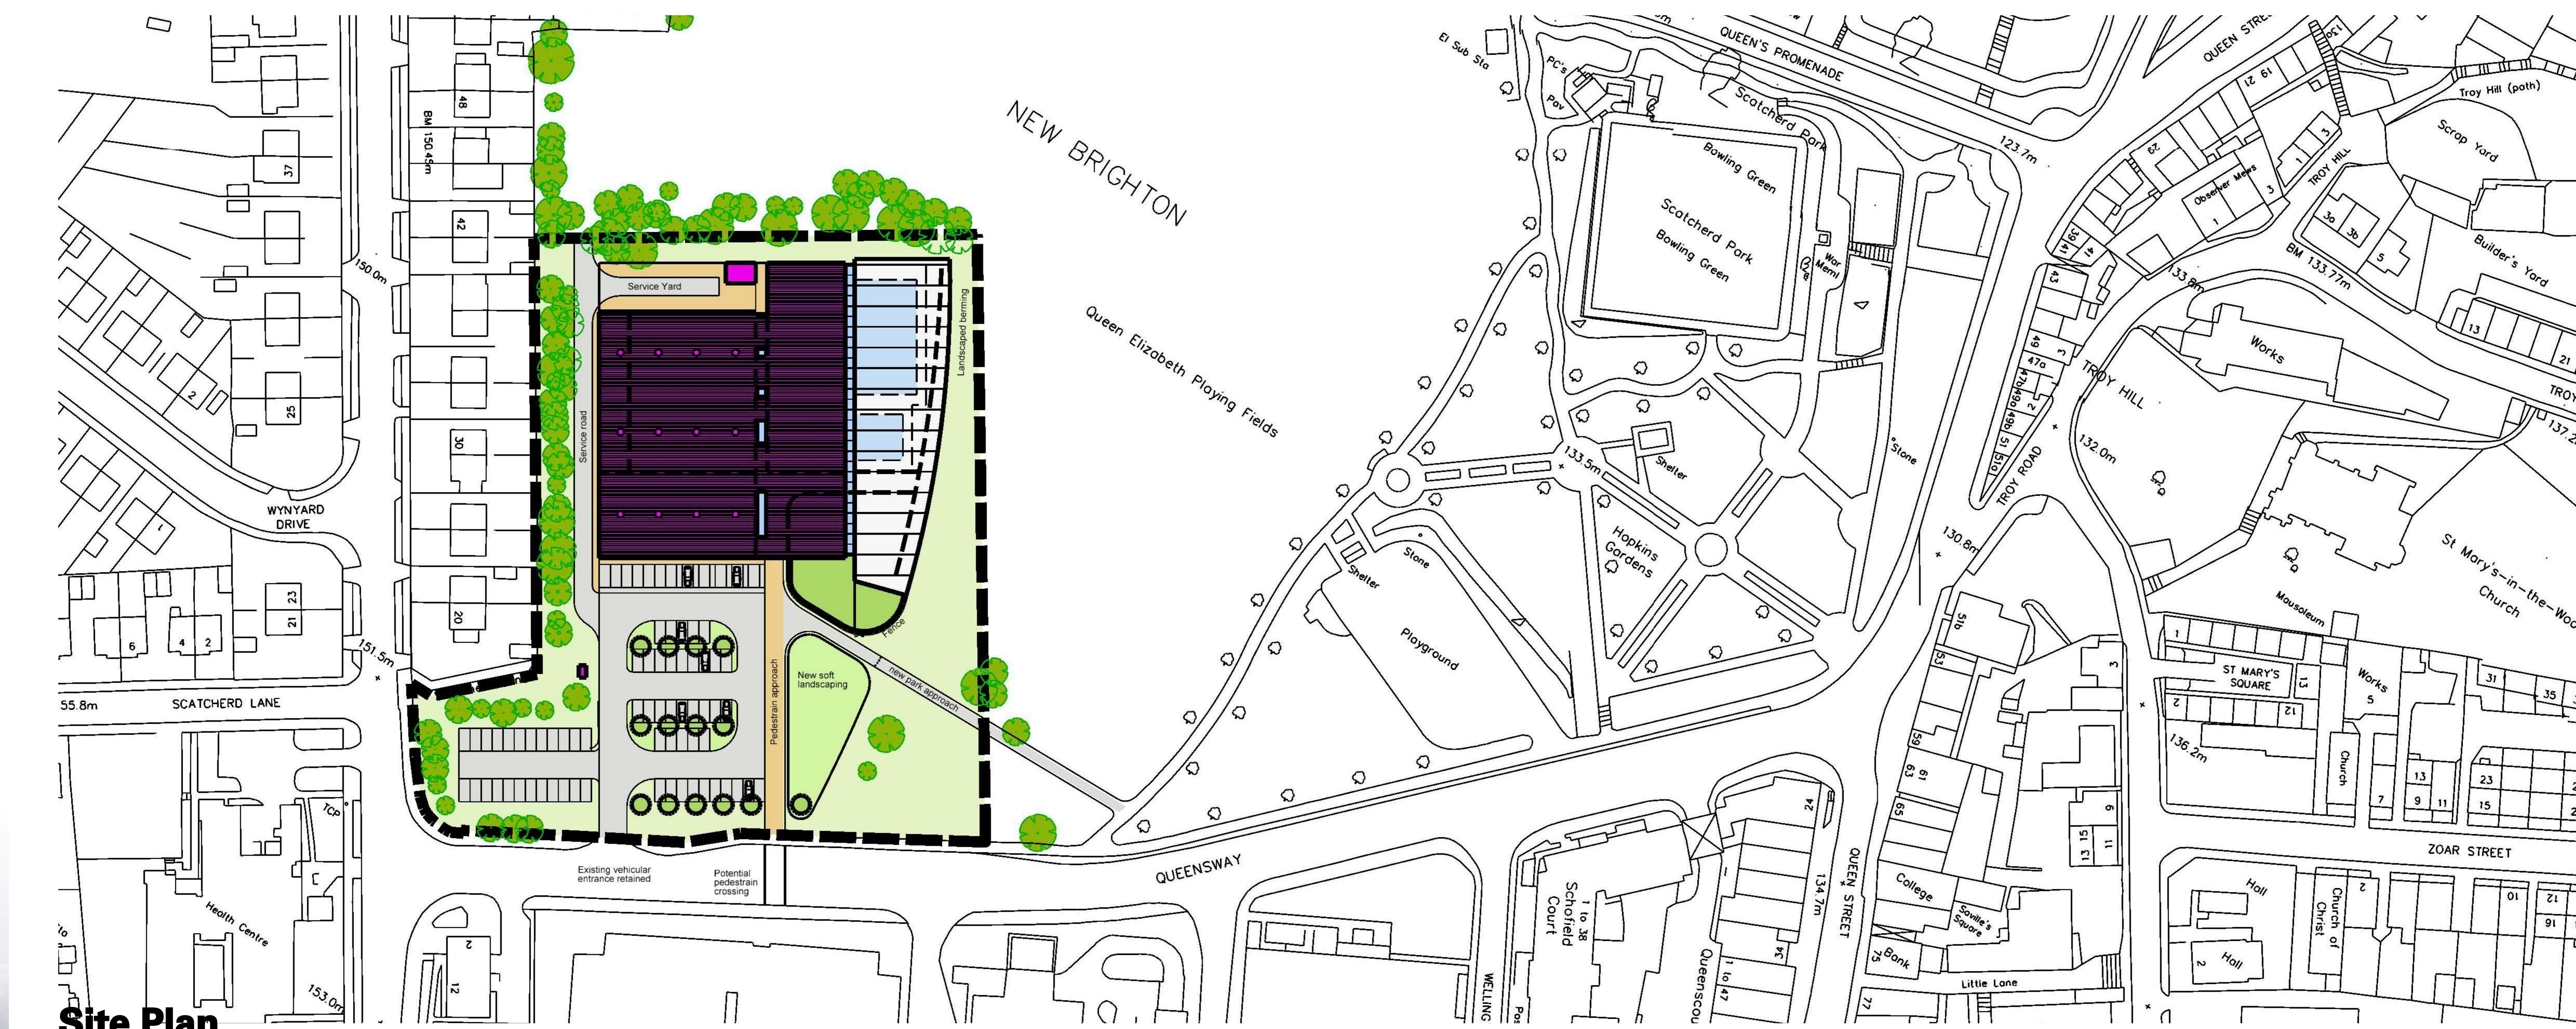

Overview (West) Pedestrian Approach Overview (East) From Carr Crofts View to Entrance

Site Plan

Armsley Sports Centre

Reception Foyer Fitness Suite Changing Village 6 Court Sports Hall Spectators Learner Pool 25m Pool

Level One Plan

Level Two Plan

Morley Sports Centre

Overview (East)

View to Entrance

Overview (West)

View from Park

Site Plan