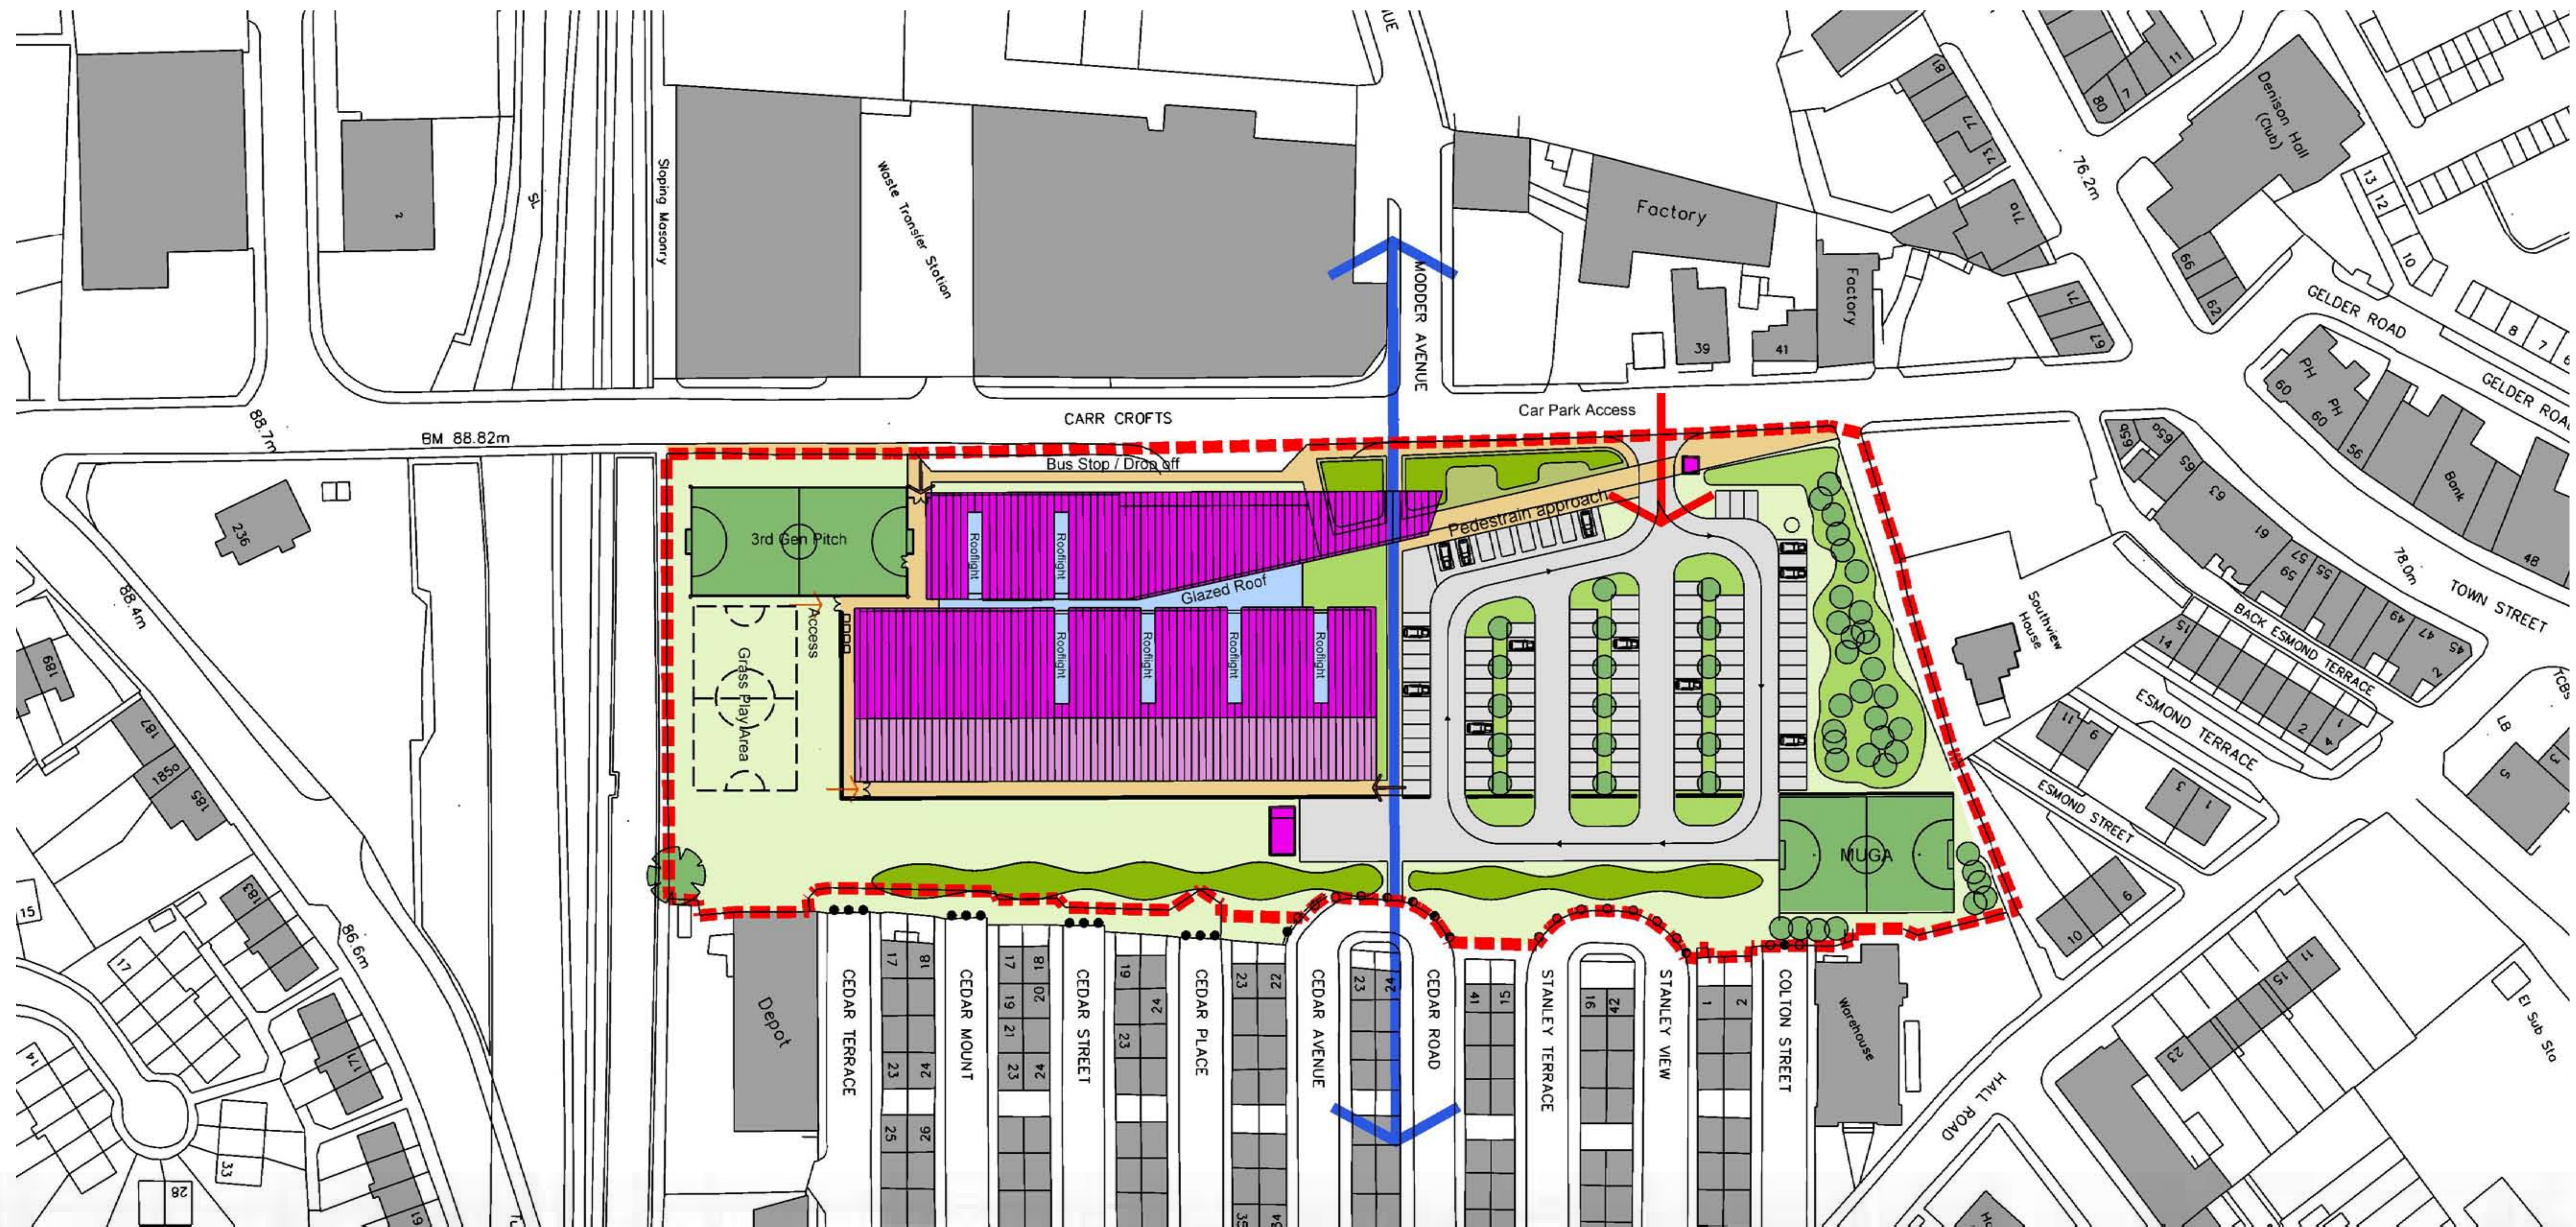

Overview (West) Pedestrian Approach Overview (East) From Carr Crofts View to Entrance

Site Plan

Armsley Sports Centre

Reception Foyer Fitness Suite Changing Village 6 Court Sports Hall Spectators Learner Pool 25m Pool

Level One Plan

Level Two Plan

Morley Sports Centre

Overview (East)

View to Entrance

Overview (West)

View from Park

Site Plan